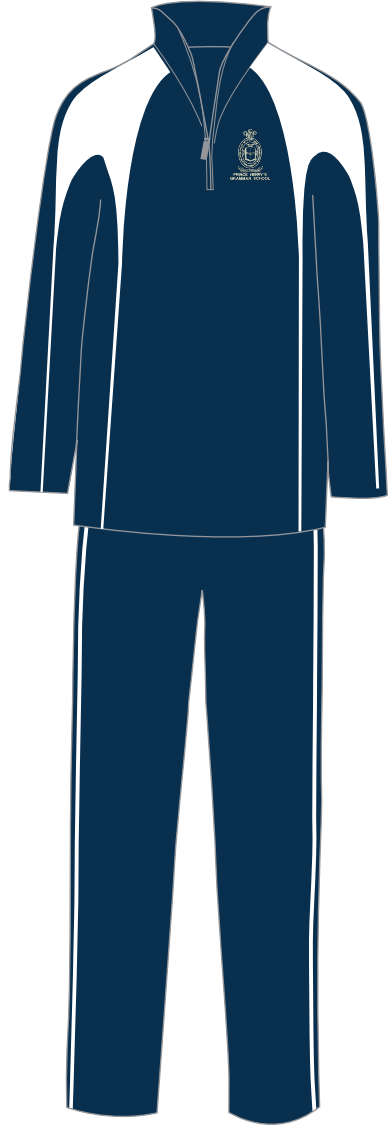

# Visualisation for Prince Henry's Grammar School

NOTE: Colour and size are for representational purposes only

**Price & Buckland**  
SCHOOLWEAR SINCE 1959

sales@price-buckland.co.uk  
0115 964 0827  
www.price-buckland.co.uk  
Price & Buckland Ltd, Bennworth Close,  
Hucknall, Nottingham. NG15 6EL